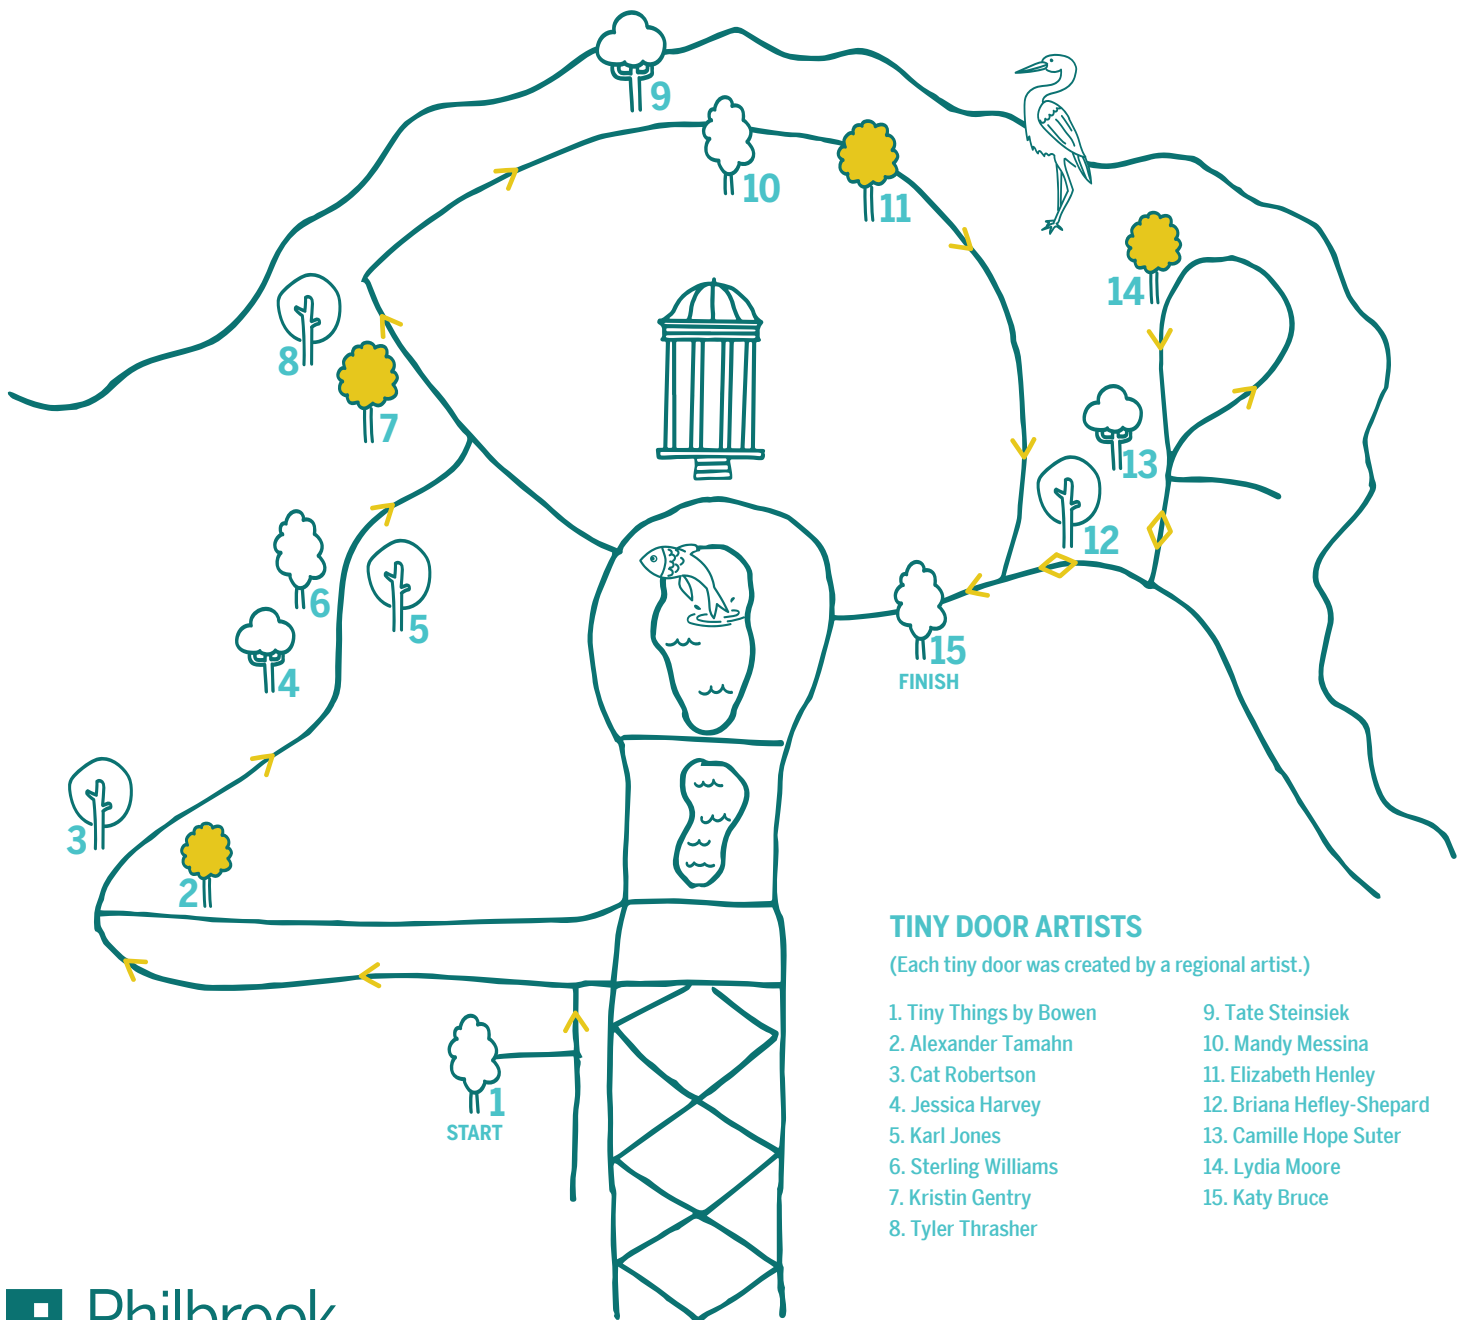

Tiny Door Scavenger Hunt

Did you know that some of the trees in the garden have tiny doors in them?
Where these doors lead and who lives in the trees is a mystery.

Follow the path to find each tiny door.

Don't knock on the doors or try to go inside ...
the inhabitants sleep during the day and only come out late at night.

TINY DOOR ARTISTS

(Each tiny door was created by a regional artist.)

- | | |
|-------------------------|---------------------------|
| 1. Tiny Things by Bowen | 9. Tate Steinsiek |
| 2. Alexander Tamahn | 10. Mandy Messina |
| 3. Cat Robertson | 11. Elizabeth Henley |
| 4. Jessica Harvey | 12. Briana Hefley-Shepard |
| 5. Karl Jones | 13. Camille Hope Suter |
| 6. Sterling Williams | 14. Lydia Moore |
| 7. Kristin Gentry | 15. Katy Bruce |
| 8. Tyler Thrasher | |