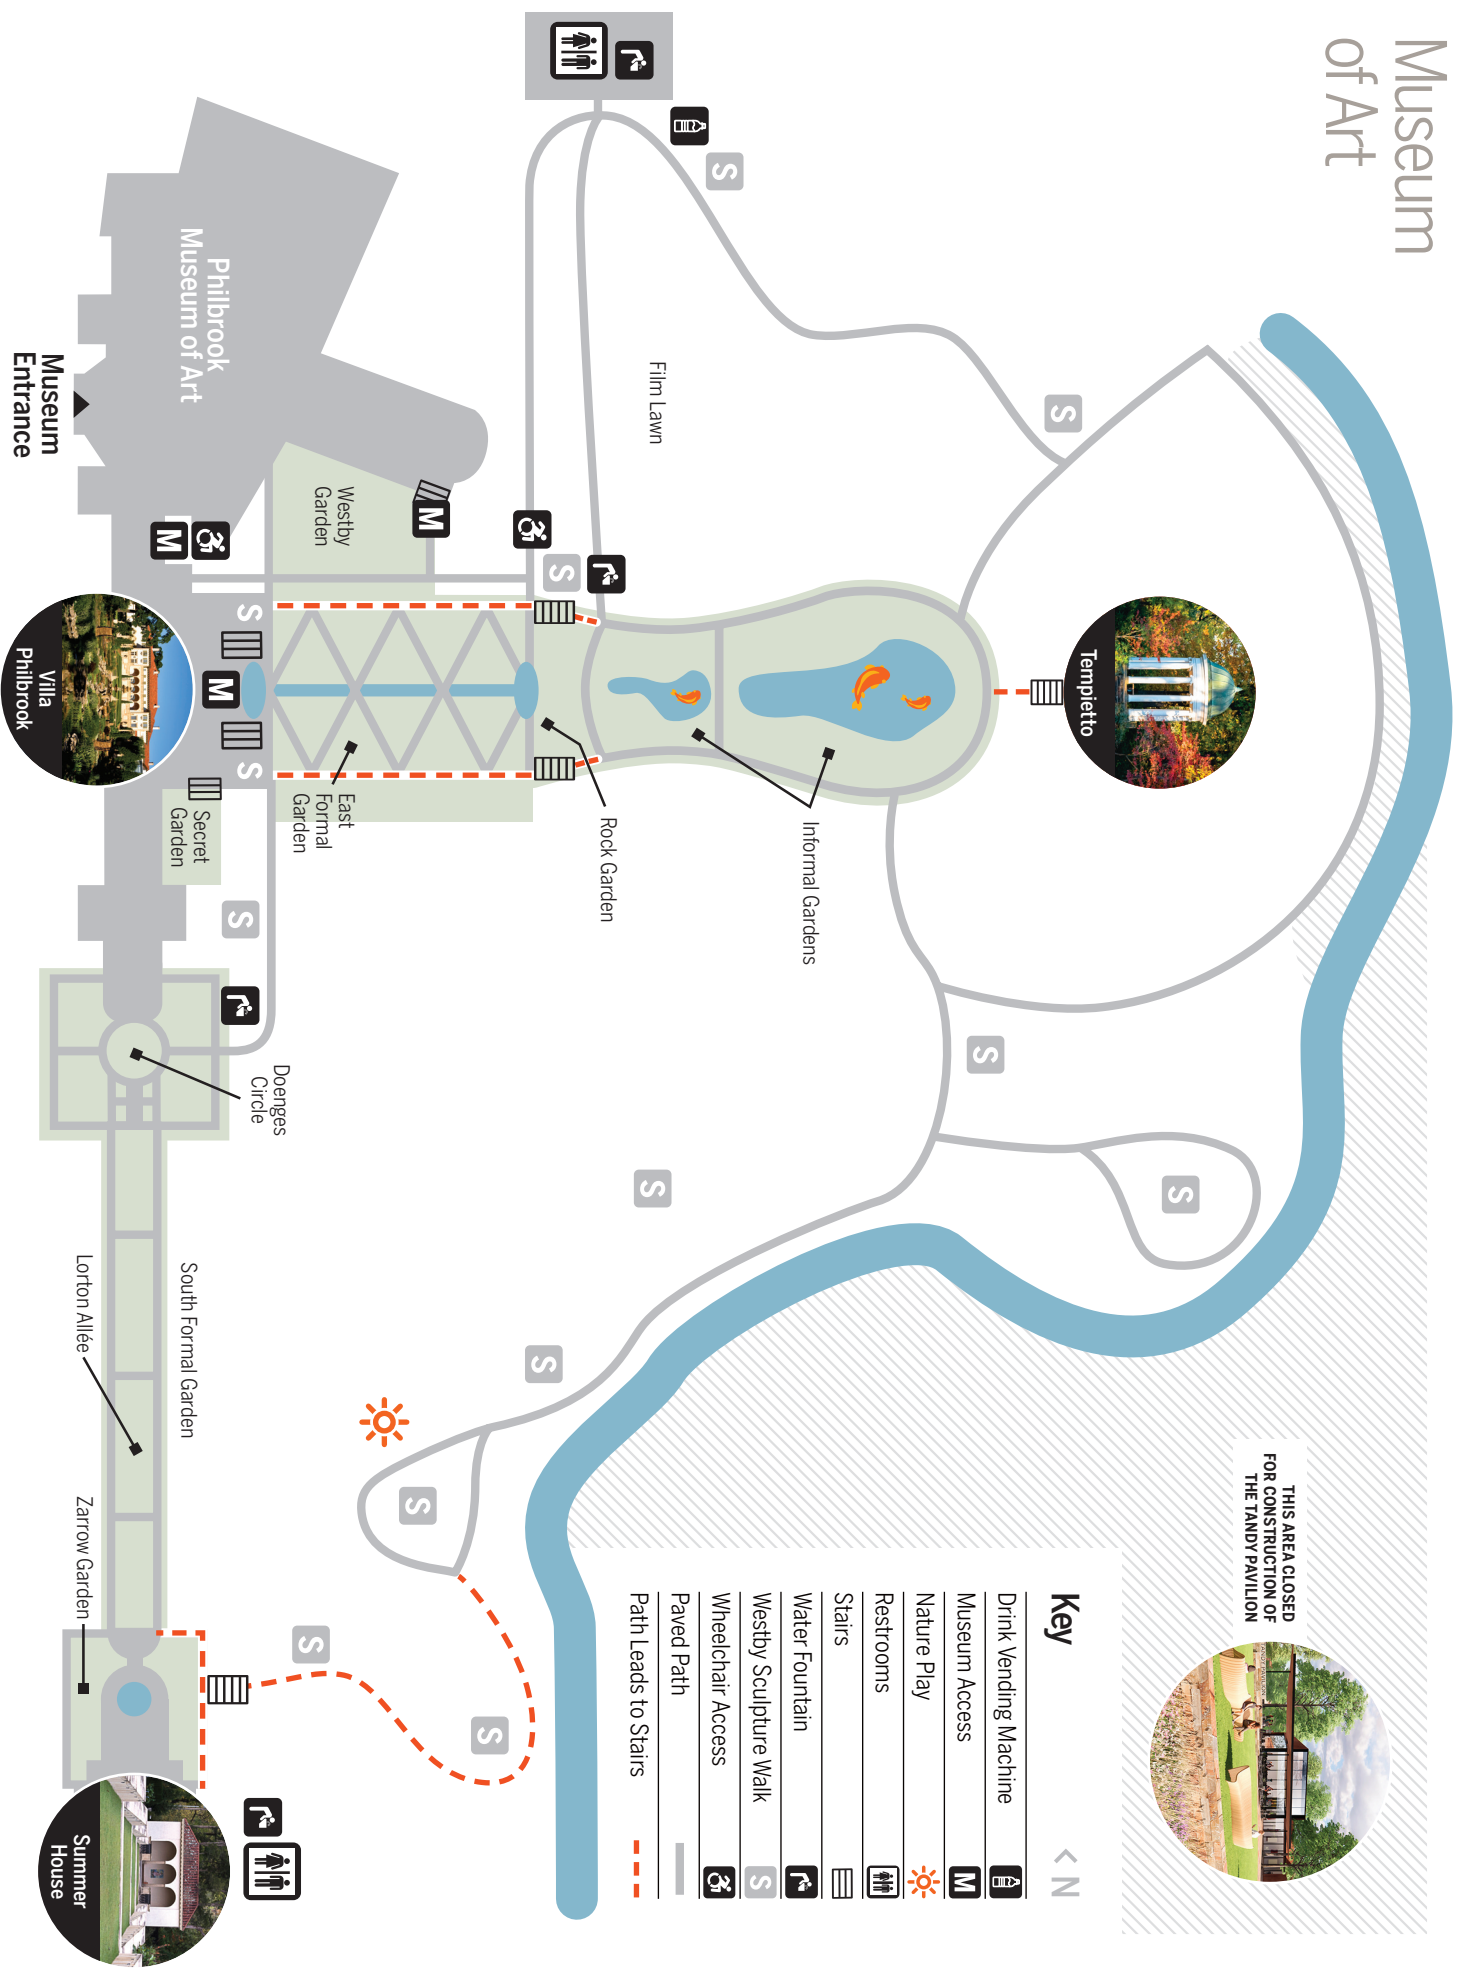

Philbrook Museum of Art

Upper Level

Museum Guidelines

- No food or drinks in galleries.
- Please do not touch the art.
- 13 & under must be accompanied by an adult.
- Non-flash, personal-use photos are allowed, unless otherwise noted.*
- Philbrook is a weapon-free, smoke-free, drug-free, and tobacco-free campus.

*For more information about guidelines or about portrait and posed group photography, please visit the front desk.

Key

Ancient Art	International Art	Elevator
Art from Africa	Modern and Contemporary Art	Garden Access
Art of the American Southwest & Great Plains	Philbrook History	Lockers
Collection Highlights	Renaissance Art	Restrooms
	Special Exhibition	Stairs
	Hands-on Fun	Wheelchair Access
		Snacks/Drinks

< N

THIS AREA CLOSED
FOR CONSTRUCTION OF
THE TANDY PAVILION

Key

-  Drink Vending Machine
-  Museum Access
-  Nature Play
-  Restrooms
-  Stairs
-  Water Fountain
-  Westby Sculpture Walk
-  Wheelchair Access
-  Paved Path
-  Path Leads to Stairs