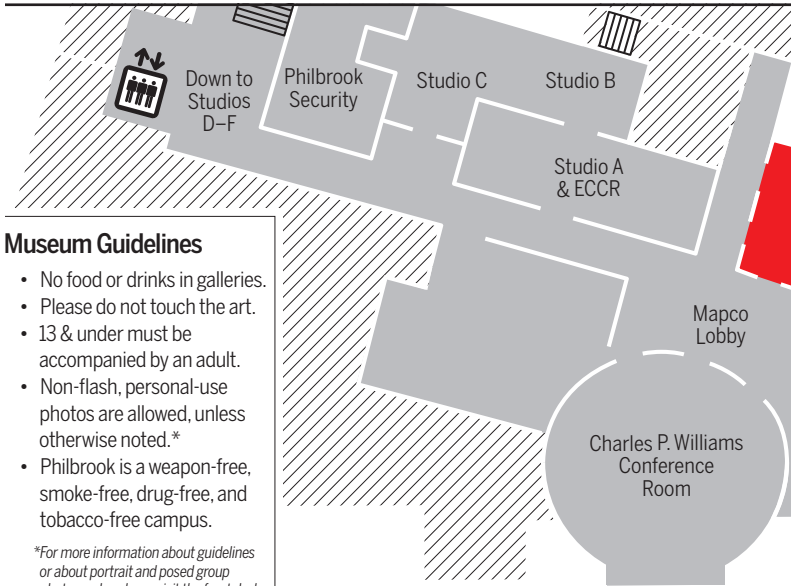

Philbrook Museum of Art

Upper Level

Museum Guidelines

- No food or drinks in galleries.
- Please do not touch the art.
- 13 & under must be accompanied by an adult.
- Non-flash, personal-use photos are allowed, unless otherwise noted.*
- Philbrook is a weapon-free, smoke-free, drug-free, and tobacco-free campus.

*For more information about guidelines or about portrait and posed group photography, please visit the front desk.

Key

Ancient Art	International Art	Elevator
Art from Africa	Modern and Contemporary Art	Garden Access
Art of the American Southwest & Great Plains	Philbrook History	Lockers
Collection Highlights	Renaissance Art	Restrooms
	Special Exhibition	Stairs
	Hands-on Fun	Wheelchair Access
		Snacks/Drinks

< N

THIS AREA CLOSED
FOR CONSTRUCTION OF
THE TANDY PAVILION

Key

-  Drink Vending Machine
-  Museum Access
-  Nature Play
-  Restrooms
-  Stairs
-  Water Fountain
-  Westby Sculpture Walk
-  Wheelchair Access
-  Paved Path
-  Path Leads to Stairs