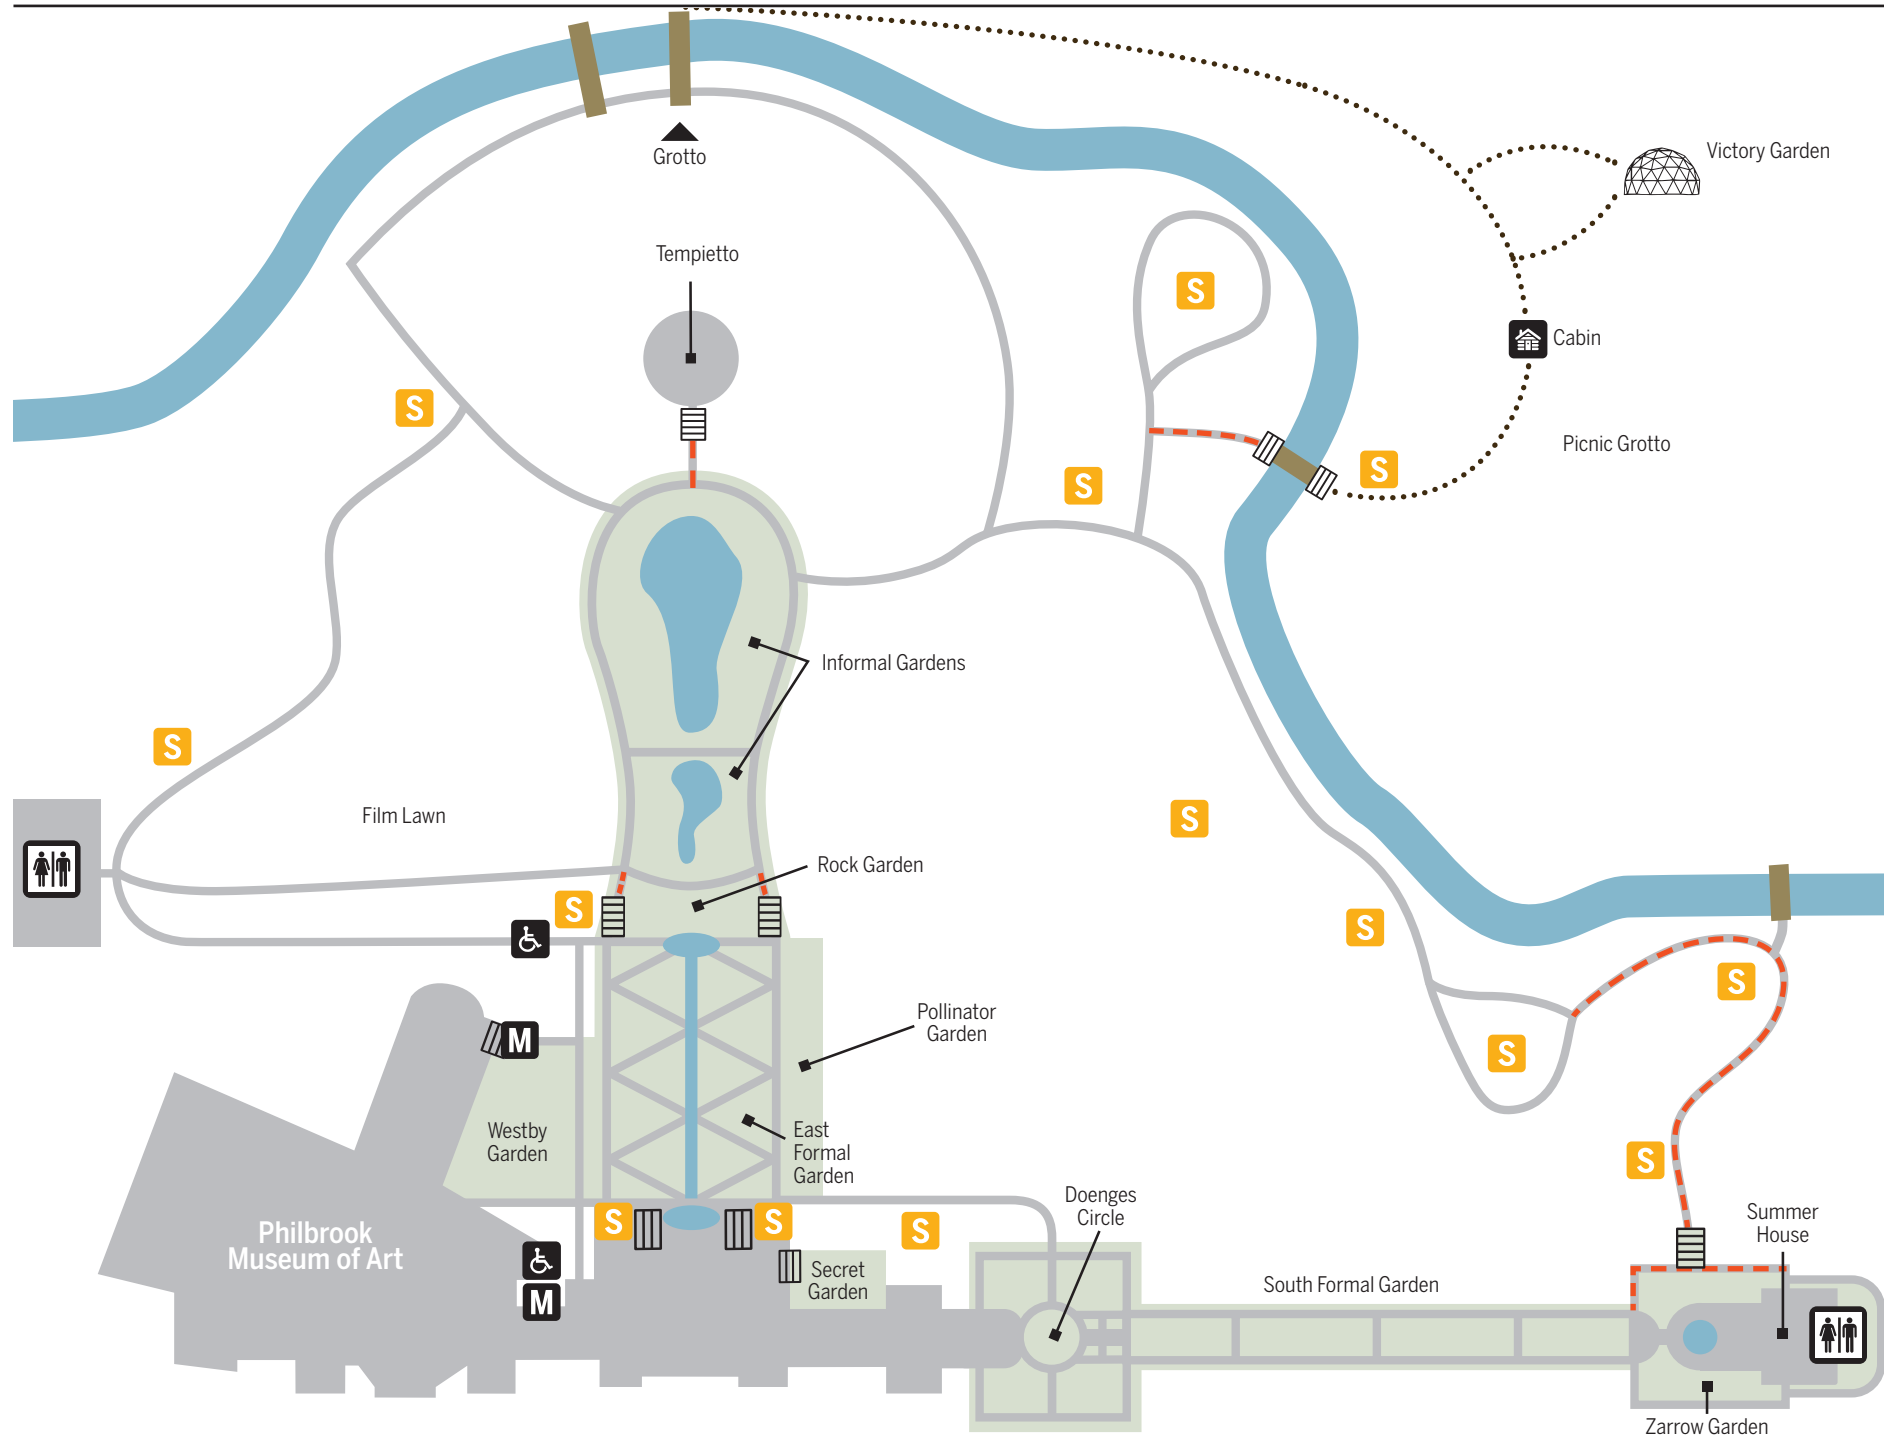

# Lower Level

LL

## Visitor Guidelines

- Guests over the age of 5 must wear a mask that covers the nose and mouth at all times inside
- Please maintain at least a 6ft distance between parties
- Philbrook is a weapon-free, drug-free, tobacco-free, and smoke-free campus
- Picnics are welcome in the Gardens. No alcohol or glass, please

## Key

Elevator	
Garden Access	
Single-Use Restrooms	
Wheelchair Access	
Stairs	
Lockers	

### Key

Westby Sculpture Walk	S
Museum Access	M
Restrooms	♿
Wheelchair Access	♿
Stairs	☰
Unpaved Path	⋯
Path Leads to Stairs	---