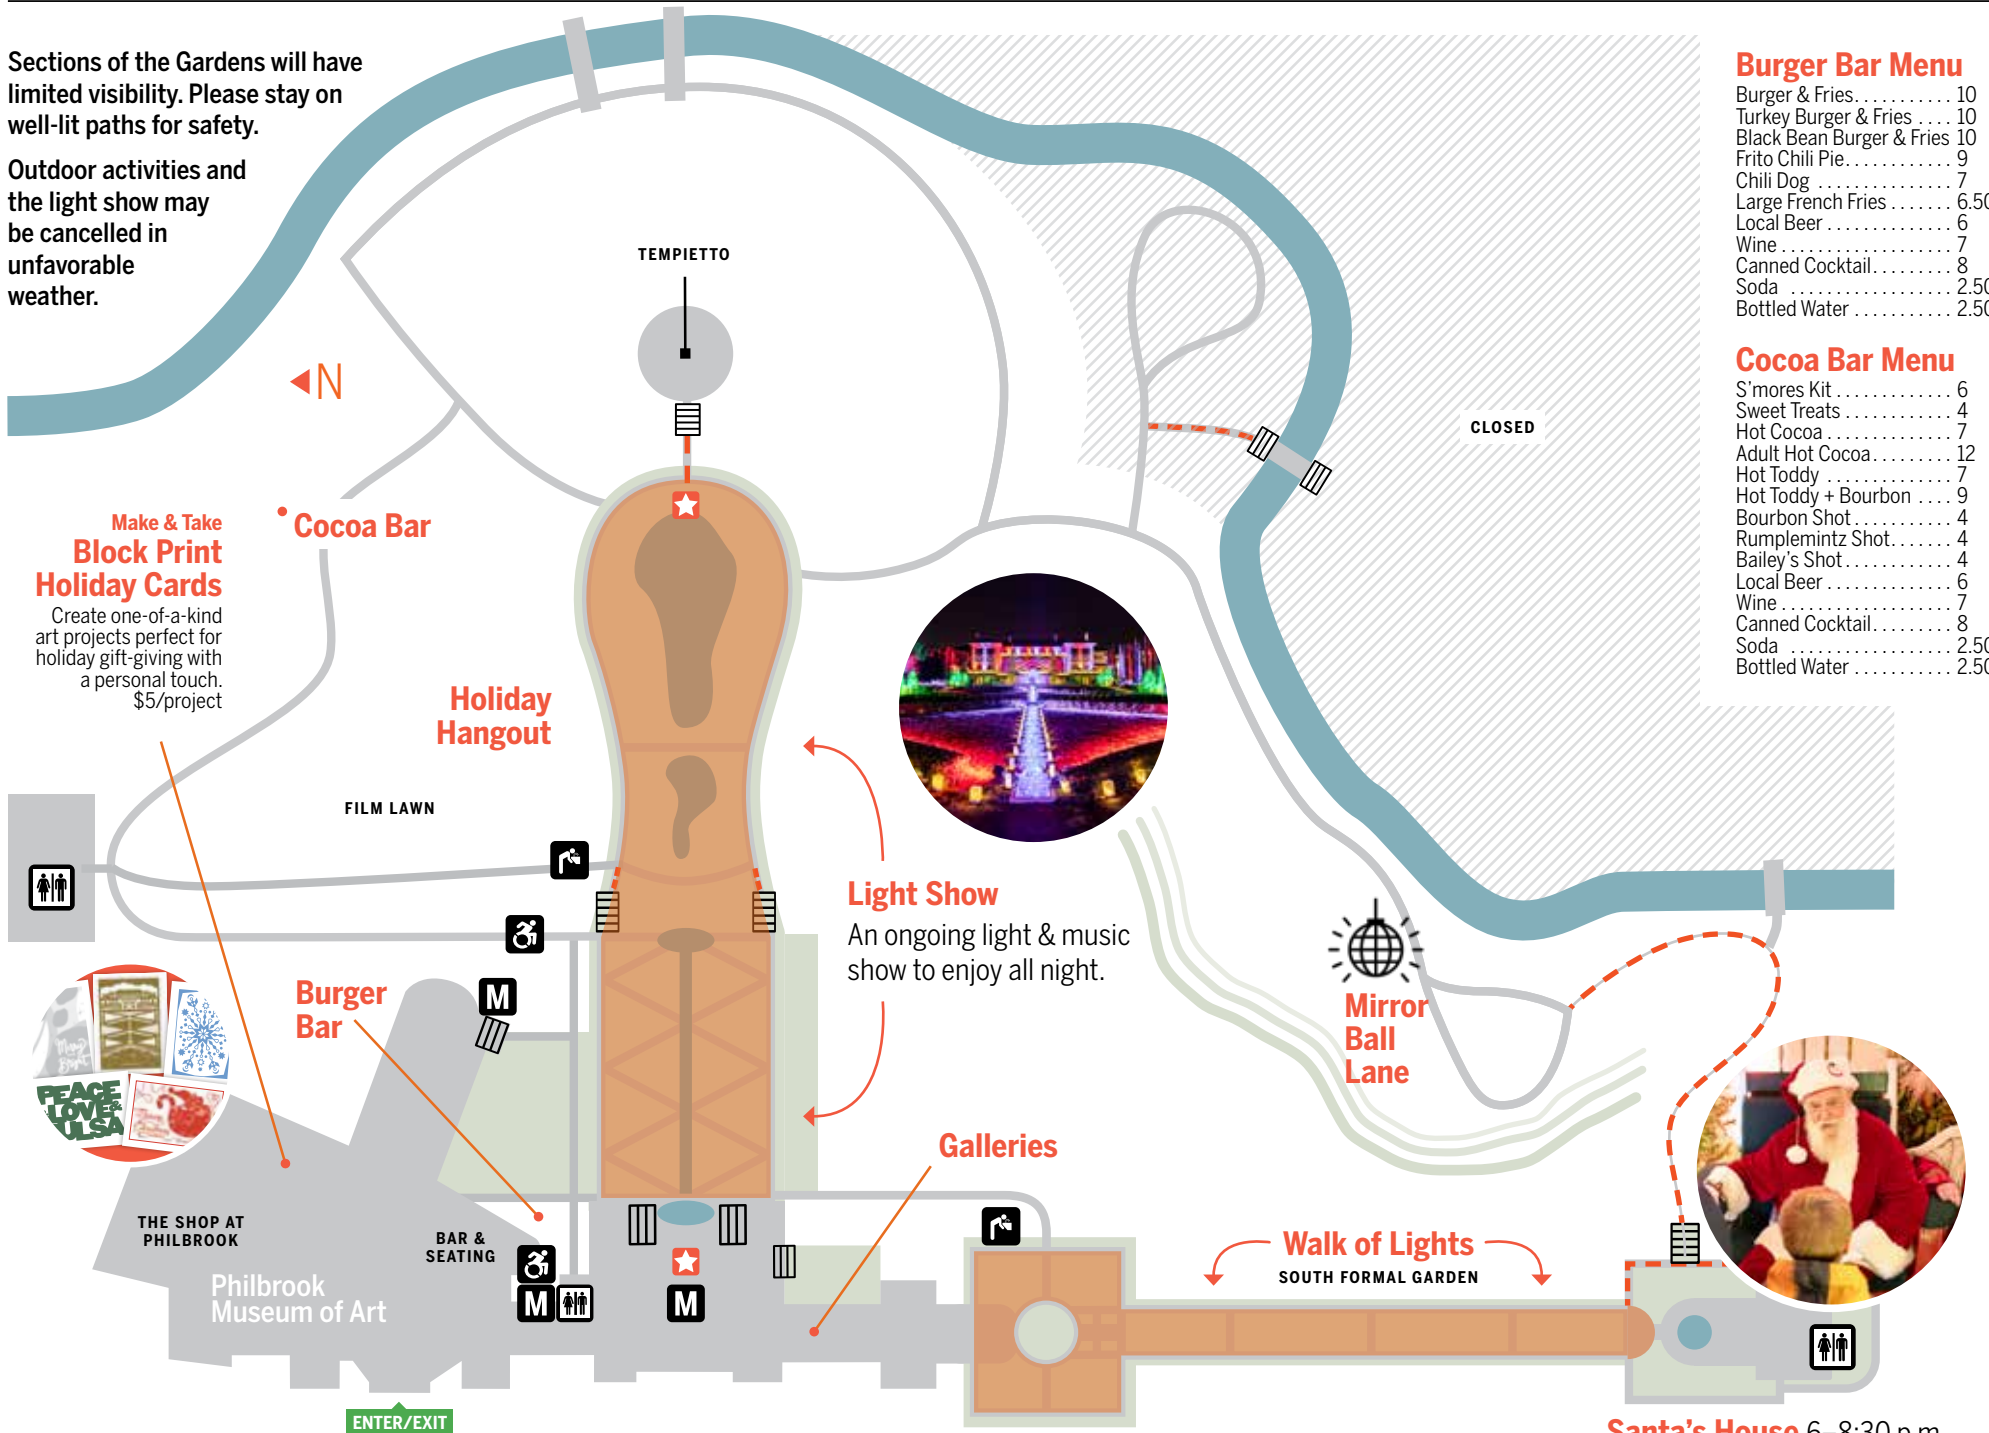

Gardens

Sections of the Gardens will have limited visibility. Please stay on well-lit paths for safety.

Outdoor activities and the light show may be cancelled in unfavorable weather.

Burger Bar Menu

Burger & Fries	10
Turkey Burger & Fries	10
Black Bean Burger & Fries	10
Frito Chili Pie	9
Chili Dog	7
Large French Fries	6.50
Local Beer	6
Wine	7
Canned Cocktail	8
Soda	2.50
Bottled Water	2.50

Cocoa Bar Menu

S'mores Kit	6
Sweet Treats	4
Hot Cocoa	7
Adult Hot Cocoa	12
Hot Toddy	7
Hot Toddy + Bourbon	9
Bourbon Shot	4
Rumplemintz Shot	4
Bailey's Shot	4
Local Beer	6
Wine	7
Canned Cocktail	8
Soda	2.50
Bottled Water	2.50

Key

Paved Path	
Path Leads to Stairs	
Museum Access	
Restrooms	
Water Fountain	
Wheelchair Access	
Stairs	
Best View of Light Show	

FESTIVAL PRESENTING SPONSOR

FESTIVAL LIGHTS SPONSOR

FESTIVAL CONTRIBUTING SPONSOR

*For more information about guidelines or about portrait and posed group photography, please visit the front desk.

Key

Ancient Art	International Art	Elevator
Art from Africa	Modern and Contemporary Art	Garden Access
Art of the American Southwest & Great Plains	Philbrook History	Lockers
Collection Highlights	Renaissance Art	Restrooms
Floyd Education Center	Hands-on Fun	Stairs
		Wheelchair Access