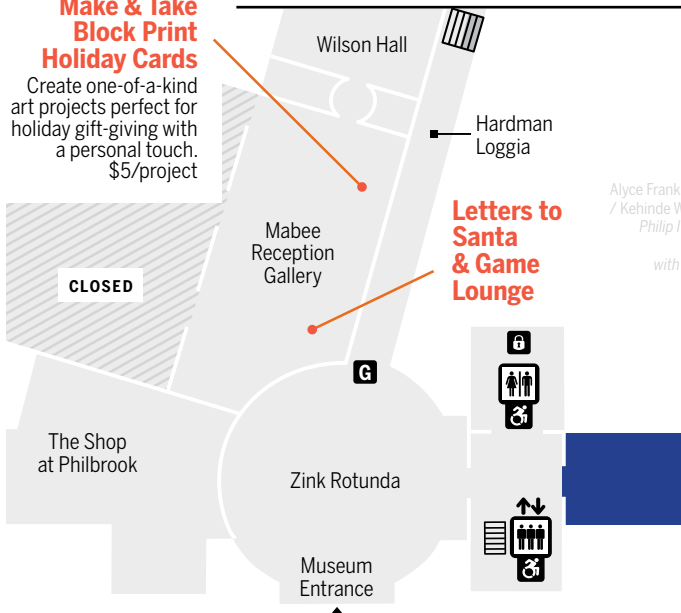

UL

Make & Take Block Print Holiday Cards

Create one-of-a-kind art projects perfect for holiday gift-giving with a personal touch. $5/project

ML

Letters to Santa & Game Lounge

LL

Museum Guidelines

- No food or drinks in galleries.
- Please do not touch the art.
- 13 & under must be accompanied by an adult.
- Non-flash, personal-use photos are allowed, unless otherwise noted.*
- Philbrook is a weapon-free, smoke-free, drug-free, and tobacco-free campus.

*For more information about guidelines or about portrait and posed group photography, please visit the front desk.

Key

Ancient Art	International Art	Elevator
Art from Africa	Modern and Contemporary Art	Garden Access
Art of the American Southwest & Great Plains	Philbrook History	Lockers
Collection Highlights	Renaissance Art	Restrooms
Floyd Education Center	Hands-on Fun	Stairs
		Wheelchair Access

Your list ends here.

The Shop at Philbrook is the perfect one-stop destination for holiday gifts and much more. Enjoy a variety of unique, exclusive, and locally-produced products.

Shop Hours

Wed–Sun, 10 a.m.–5 p.m.; Fri, 10 a.m.–9 p.m.
open 'til 9 p.m. on Festival Nights
shop online anytime shop.philbrook.org
or call 918-748-5304

Special for Festival!
2022 Festival Pin (right) &
Holiday Ornament (below)