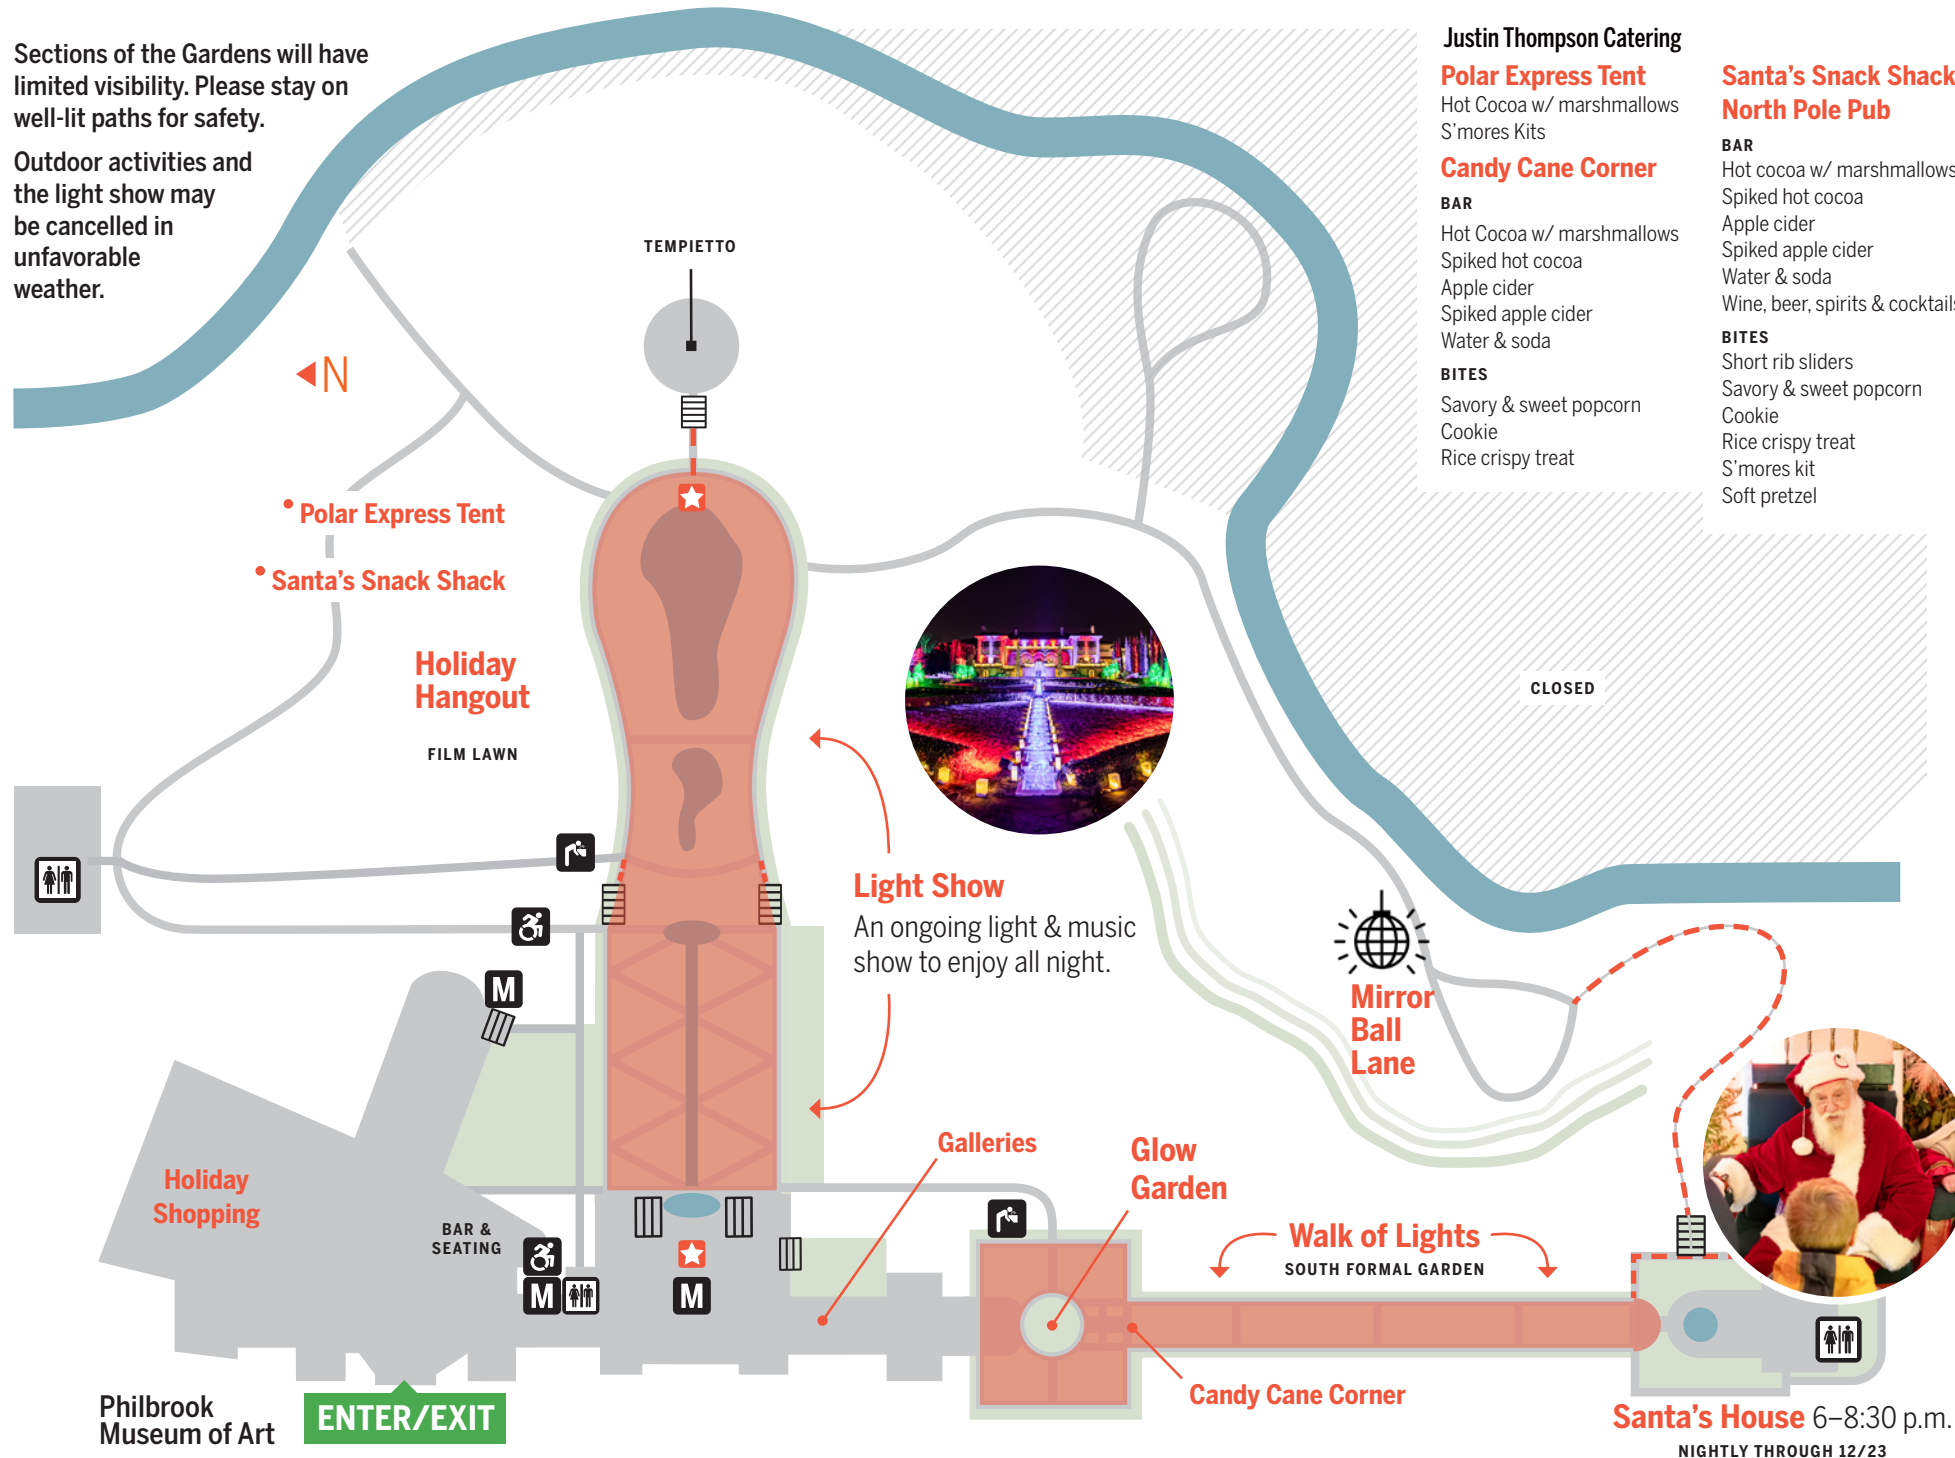

Gardens

Sections of the Gardens will have limited visibility. Please stay on well-lit paths for safety.

Outdoor activities and the light show may be cancelled in unfavorable weather.

Justin Thompson Catering

Polar Express Tent

Hot Cocoa w/ marshmallows
S'mores Kits

Candy Cane Corner

BAR
Hot Cocoa w/ marshmallows
Spiked hot cocoa
Apple cider
Spiked apple cider
Water & soda

BITES
Savory & sweet popcorn
Cookie
Rice crispy treat

Santa's Snack Shack & North Pole Pub

BAR
Hot cocoa w/ marshmallows
Spiked hot cocoa
Apple cider
Spiked apple cider
Water & soda
Wine, beer, spirits & cocktails

BITES
Short rib sliders
Savory & sweet popcorn
Cookie
Rice crispy treat
S'mores kit
Soft pretzel

Key

- Paved Path
- Path Leads to Stairs
- Museum Access
- Restrooms
- Water Fountain
- Wheelchair Access
- Stairs
- Best View of Light Show