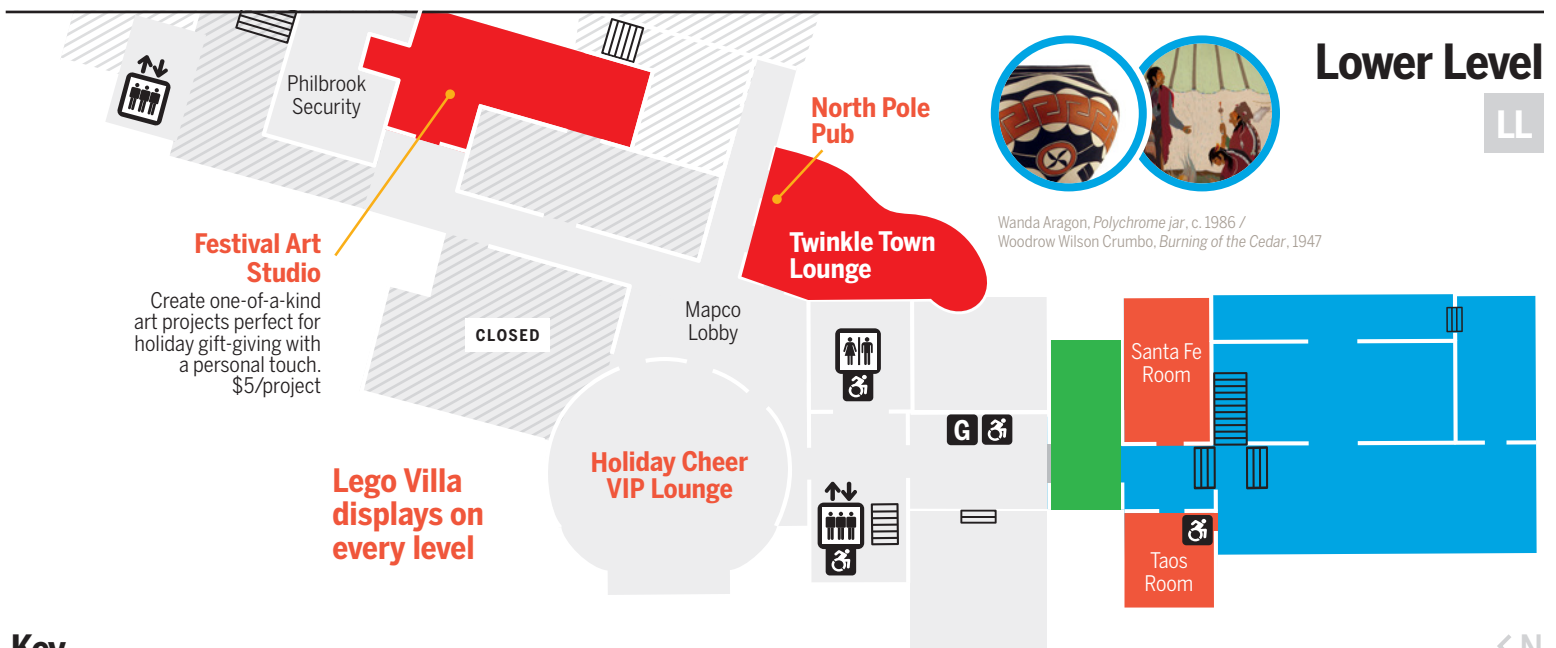

Lower Level

Key

Ancient Art		International Art		Elevator	
Art from Africa		Modern and Contemporary Art		Garden Access	
Art of the American Southwest & Great Plains		Philbrook History		Lockers	
Collection Highlights		Renaissance Art		Restrooms	
		Hands-on Fun		Stairs	
				Wheelchair Access	
				Photo Opportunity	

Your list ends here.

The Shop at Philbrook is the perfect one-stop destination for holiday gifts and much more. Enjoy a variety of unique, exclusive, and locally-produced products. **Members save an extra 10% during Festival!**

Shop Hours

Wed–Sun, 10 a.m.–4 p.m.
5:30–9:30 p.m. on Festival Nights
shop online anytime shop.philbrook.org
or call 918-748-5304