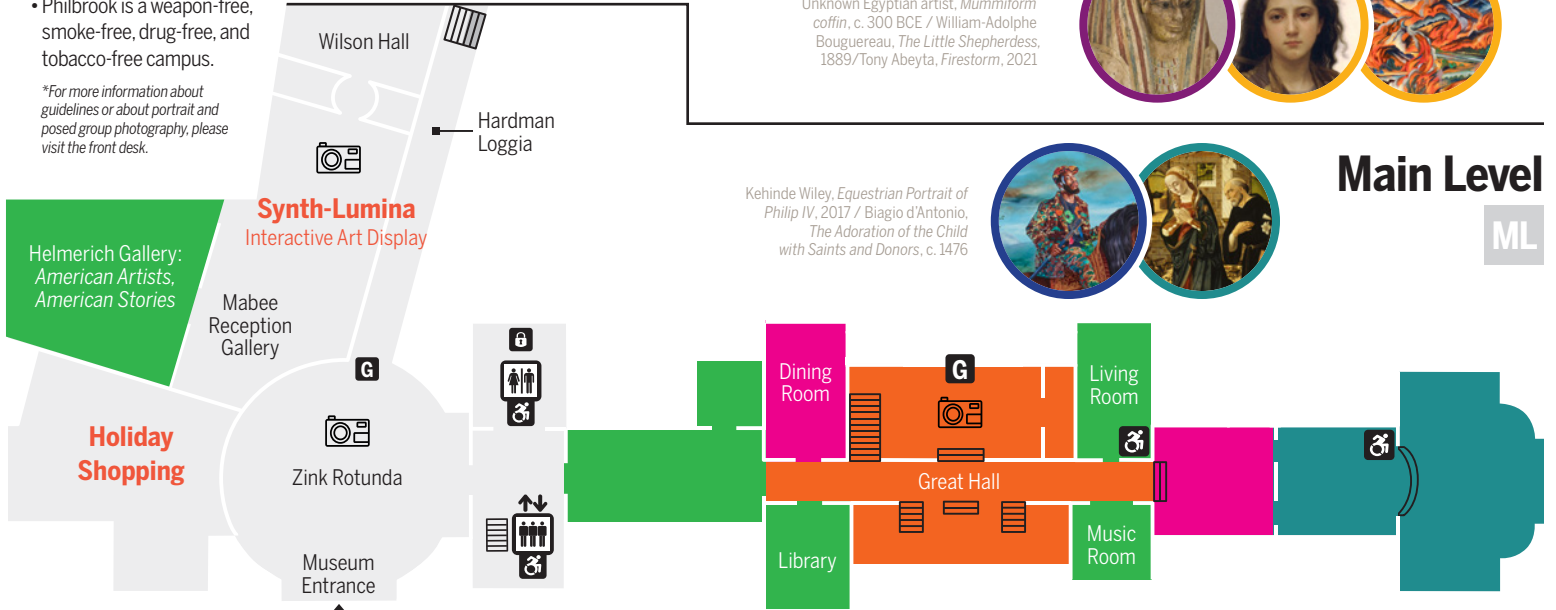

Main Level

Kehinde Wiley, *Equestrian Portrait of Philip IV*, 2017 / Biagio d'Antonio, *The Adoration of the Child with Saints and Donors*, c. 1476