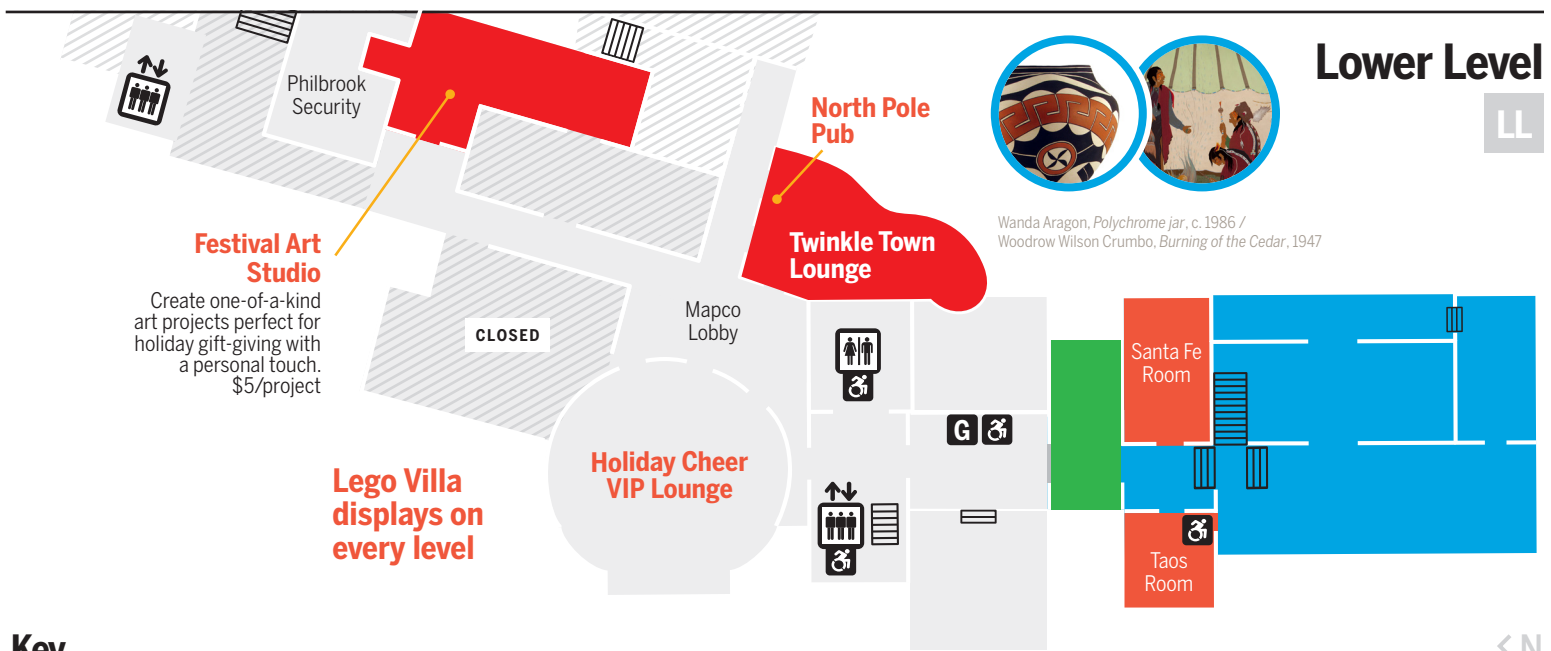

Museum Guidelines

- No food or drinks in galleries.
- Please do not touch the art.
- 13 & under must be accompanied by an adult.
- Non-flash, personal-use photos are allowed, unless otherwise noted.*
- Philbrook is a weapon-free, smoke-free, drug-free, and tobacco-free campus.

*For more information about guidelines or about portrait and posed group photography, please visit the front desk.

Key

Ancient Art		International Art		Elevator	
Art from Africa		Modern and Contemporary Art		Garden Access	
Art of the American Southwest & Great Plains		Philbrook History		Lockers	
Collection Highlights		Renaissance Art		Restrooms	
		Hands-on Fun		Stairs	
				Wheelchair Access	
				Photo Opportunity	

Your list ends here.

The Shop at Philbrook is the perfect one-stop destination for holiday gifts and much more. Enjoy a variety of unique, exclusive, and locally-produced products. **Members save an extra 10% during Festival!**

Shop Hours

Wed–Sun, 10 a.m.–4 p.m.
5:30–9:30 p.m. on Festival Nights
shop online anytime shop.philbrook.org
or call 918-748-5304

Special for Festival! 2024 Festival Pin