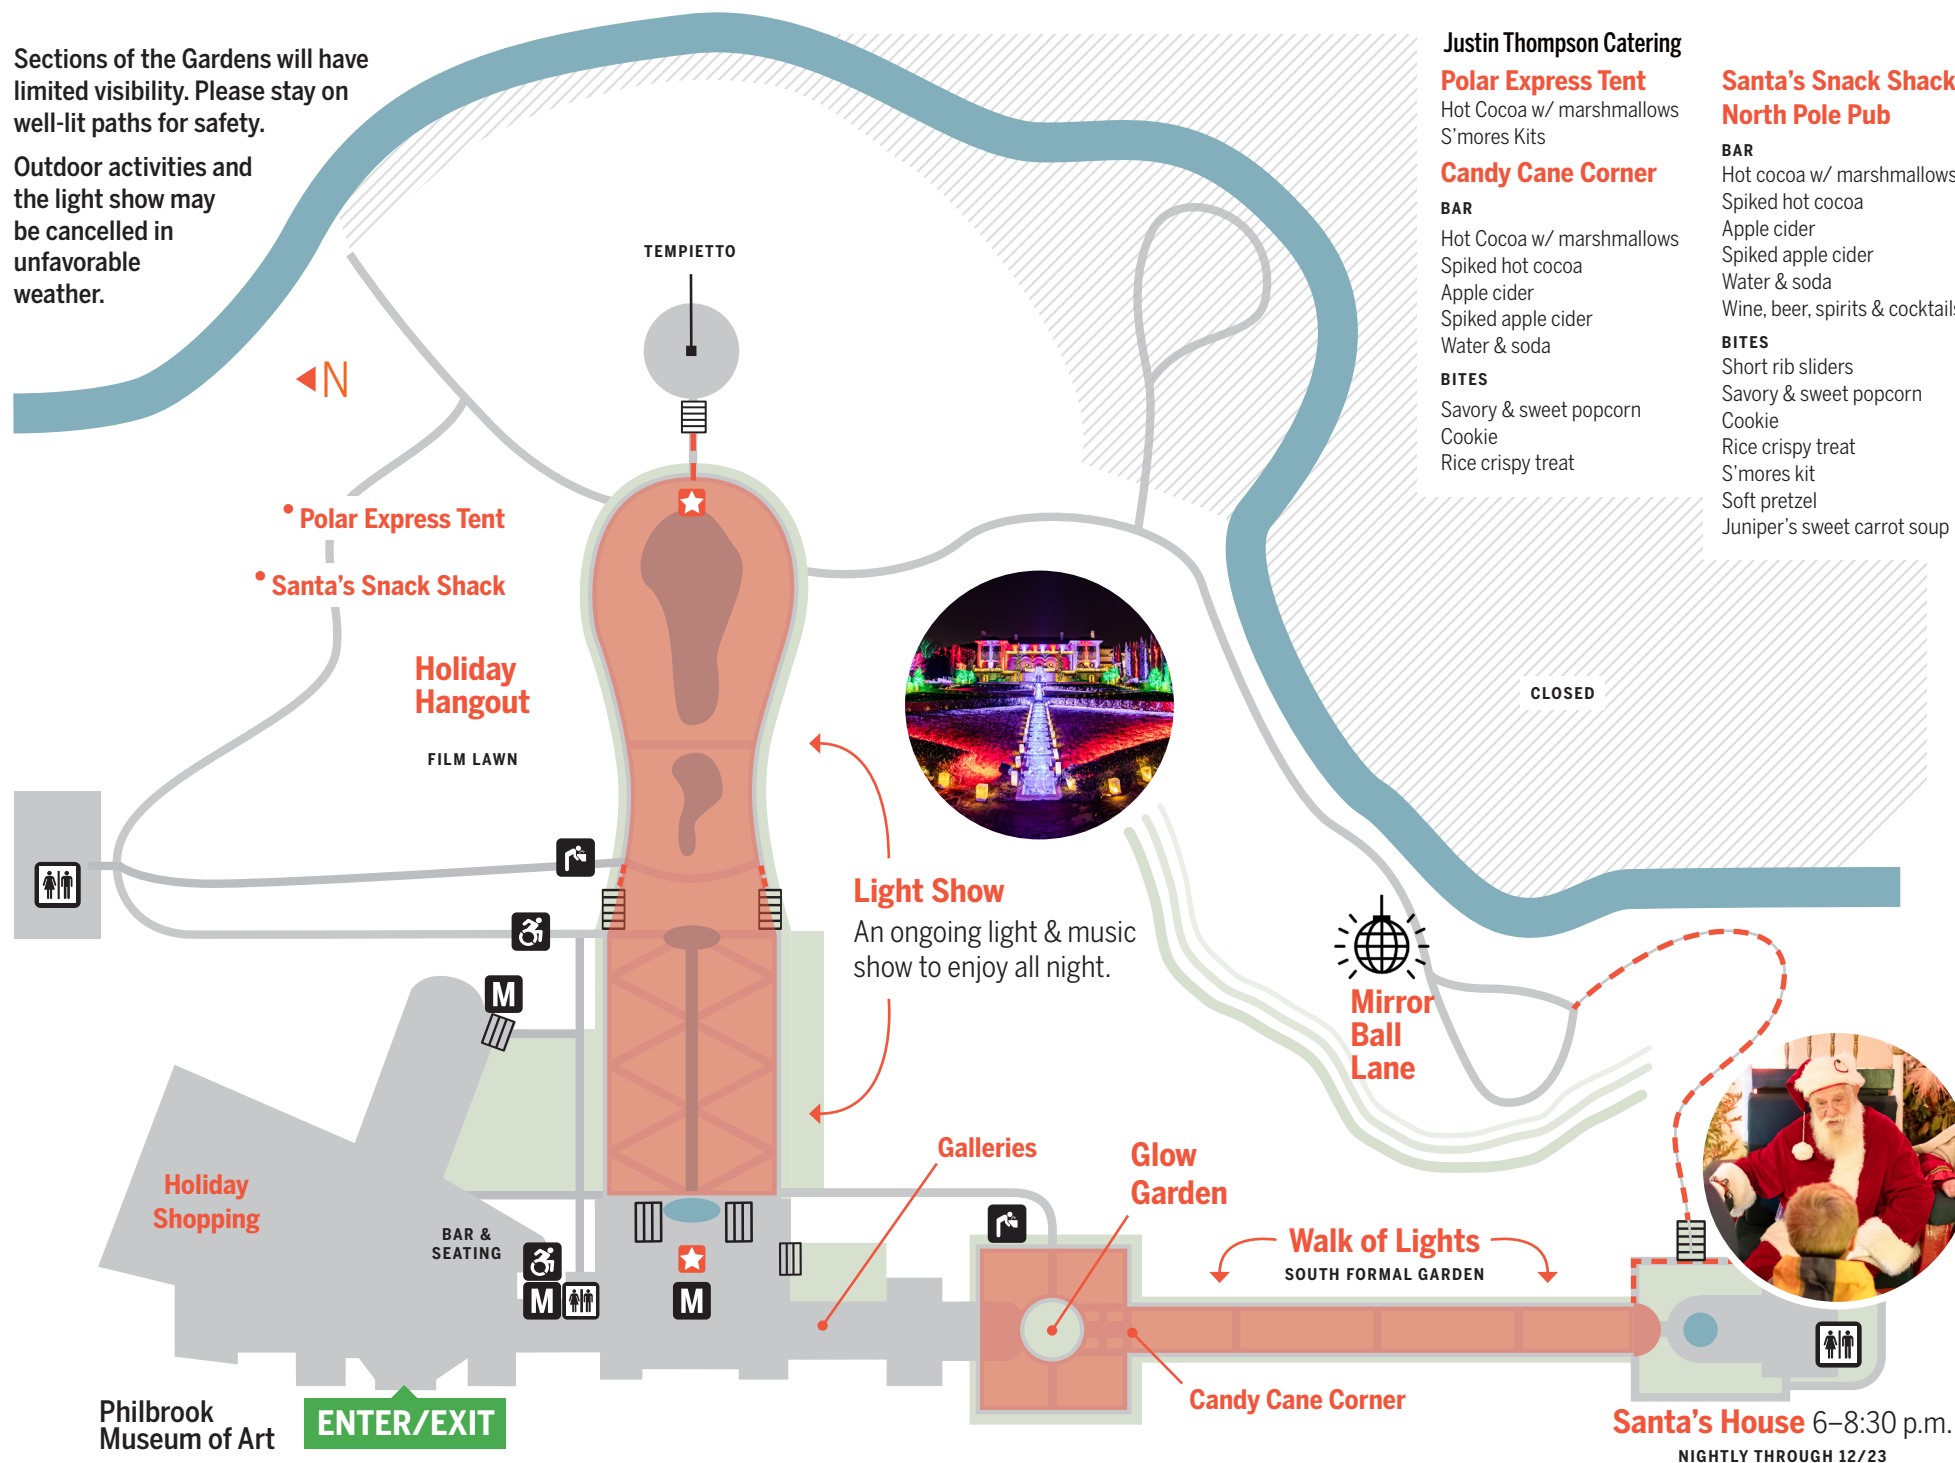

Gardens

Sections of the Gardens will have limited visibility. Please stay on well-lit paths for safety.

Outdoor activities and the light show may be cancelled in unfavorable weather.

Justin Thompson Catering

Polar Express Tent

Hot Cocoa w/ marshmallows
S'mores Kits

Candy Cane Corner

BAR
Hot Cocoa w/ marshmallows
Spiked hot cocoa
Apple cider
Spiked apple cider
Water & soda

BITES
Savory & sweet popcorn
Cookie
Rice crispy treat

Santa's Snack Shack & North Pole Pub

BAR
Hot cocoa w/ marshmallows
Spiked hot cocoa
Apple cider
Spiked apple cider
Water & soda
Wine, beer, spirits & cocktails

BITES
Short rib sliders
Savory & sweet popcorn
Cookie
Rice crispy treat
S'mores kit
Soft pretzel
Juniper's sweet carrot soup

Key

- Paved Path
- Path Leads to Stairs
- Museum Access
- Restrooms
- Water Fountain
- Wheelchair Access
- Stairs
- Best View of Light Show